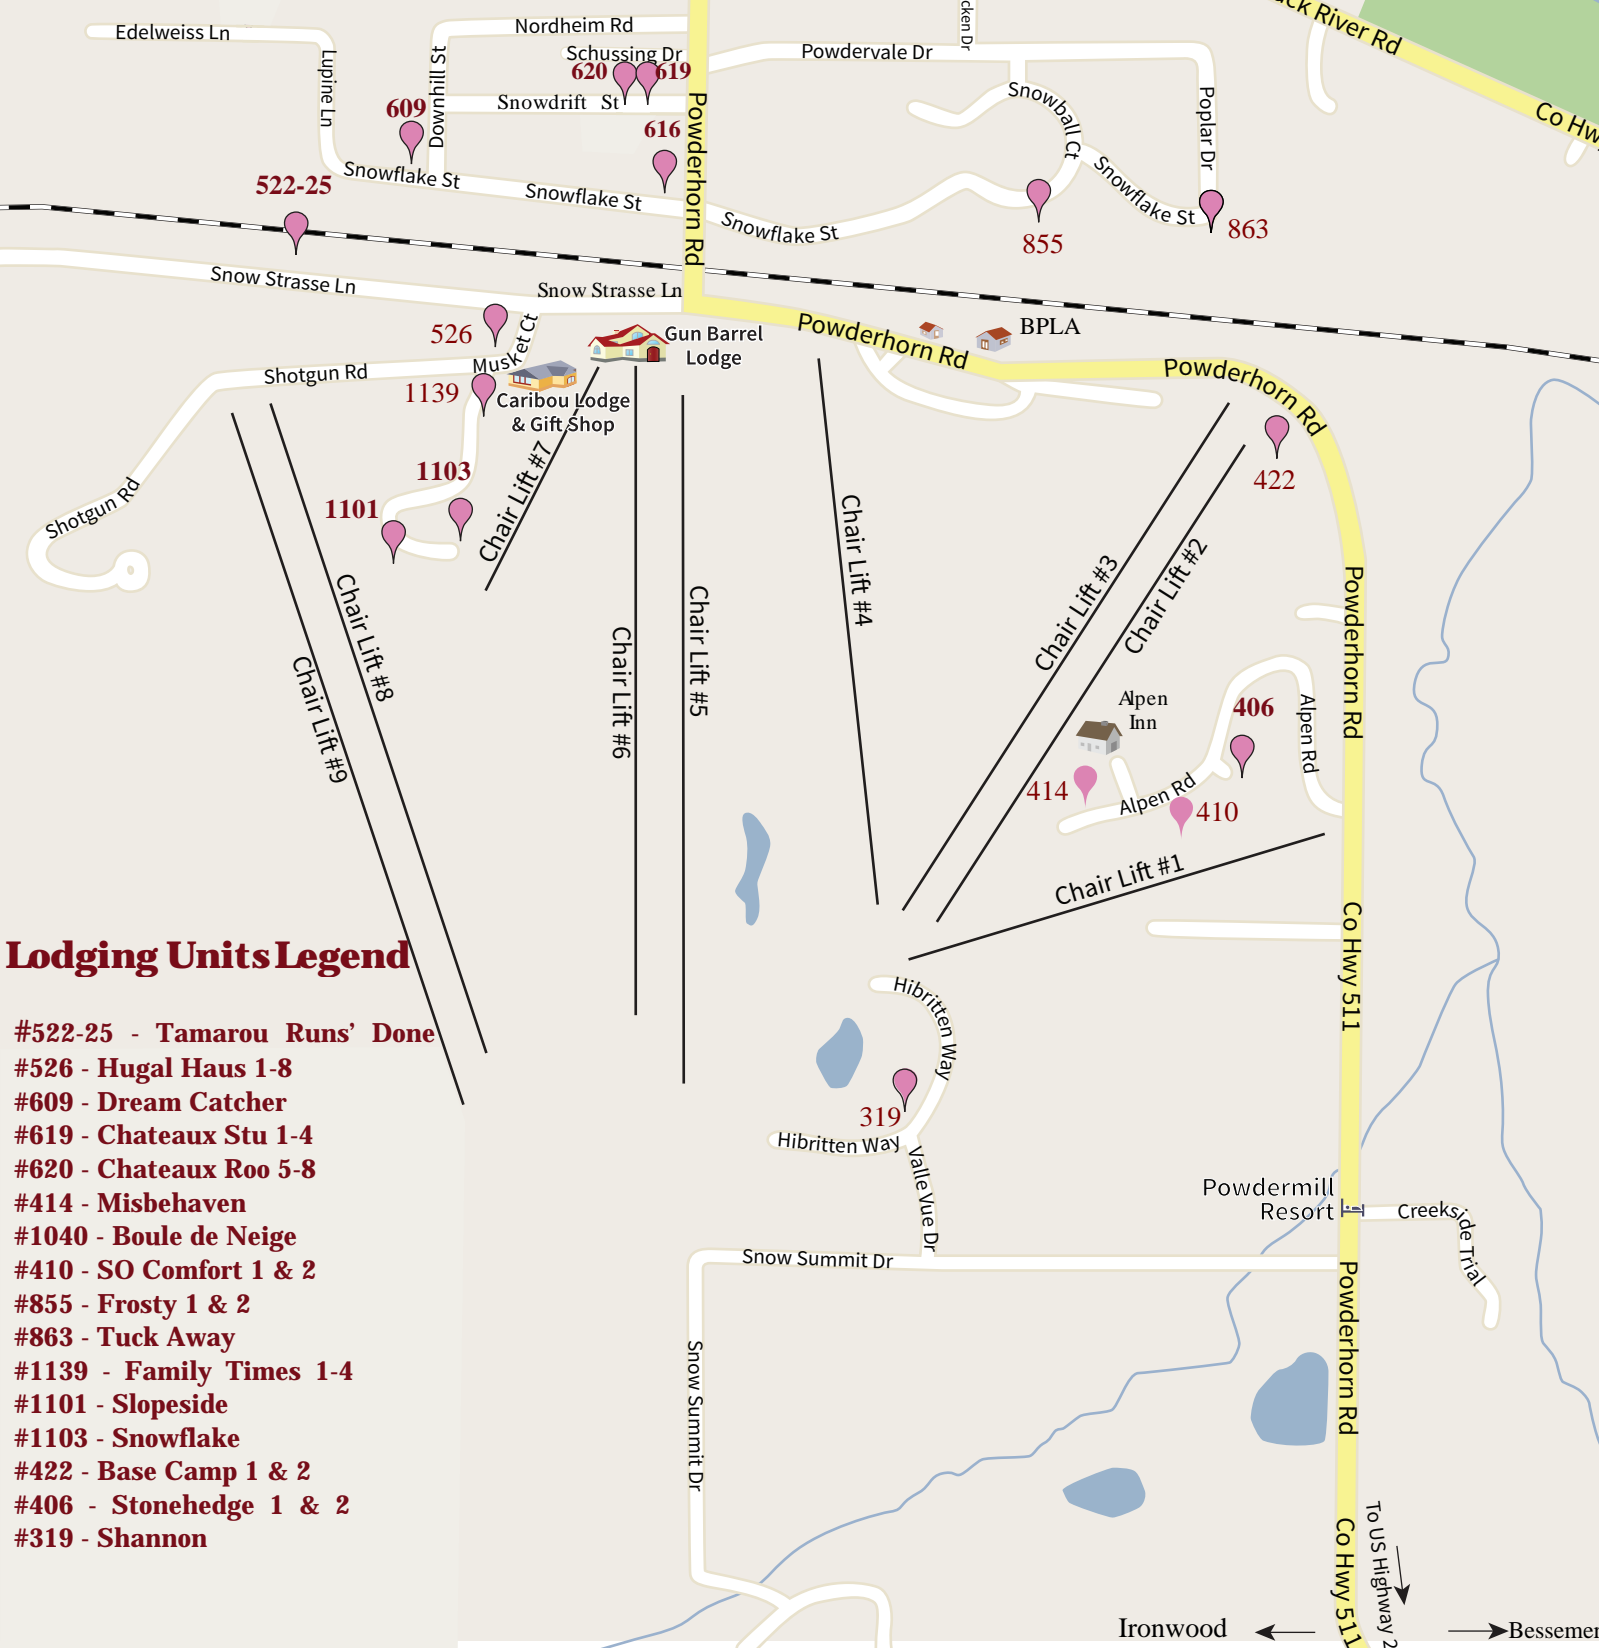

**BIG POWDERHORN**  
MOUNTAIN RESORT  
**LODGING, LLC**

885-501-7669 (SNOW)  
N11375 Powderhorn Road  
Bessemer, MI 49911  
[www.bigpowderhorn.net](http://www.bigpowderhorn.net)

**Lodging Units Legend**

- #522-25 - Tamarou Runs' Done
- #526 - Hugal Haus 1-8
- #609 - Dream Catcher
- #619 - Chateaux Stu 1-4
- #620 - Chateaux Roo 5-8
- #414 - Misbehave
- #1040 - Boule de Neige
- #410 - SO Comfort 1 & 2
- #855 - Frosty 1 & 2
- #863 - Tuck Away
- #1139 - Family Times 1-4
- #1101 - Slopeside
- #1103 - Snowflake
- #422 - Base Camp 1 & 2
- #406 - Stonehedge 1 & 2
- #319 - Shannon