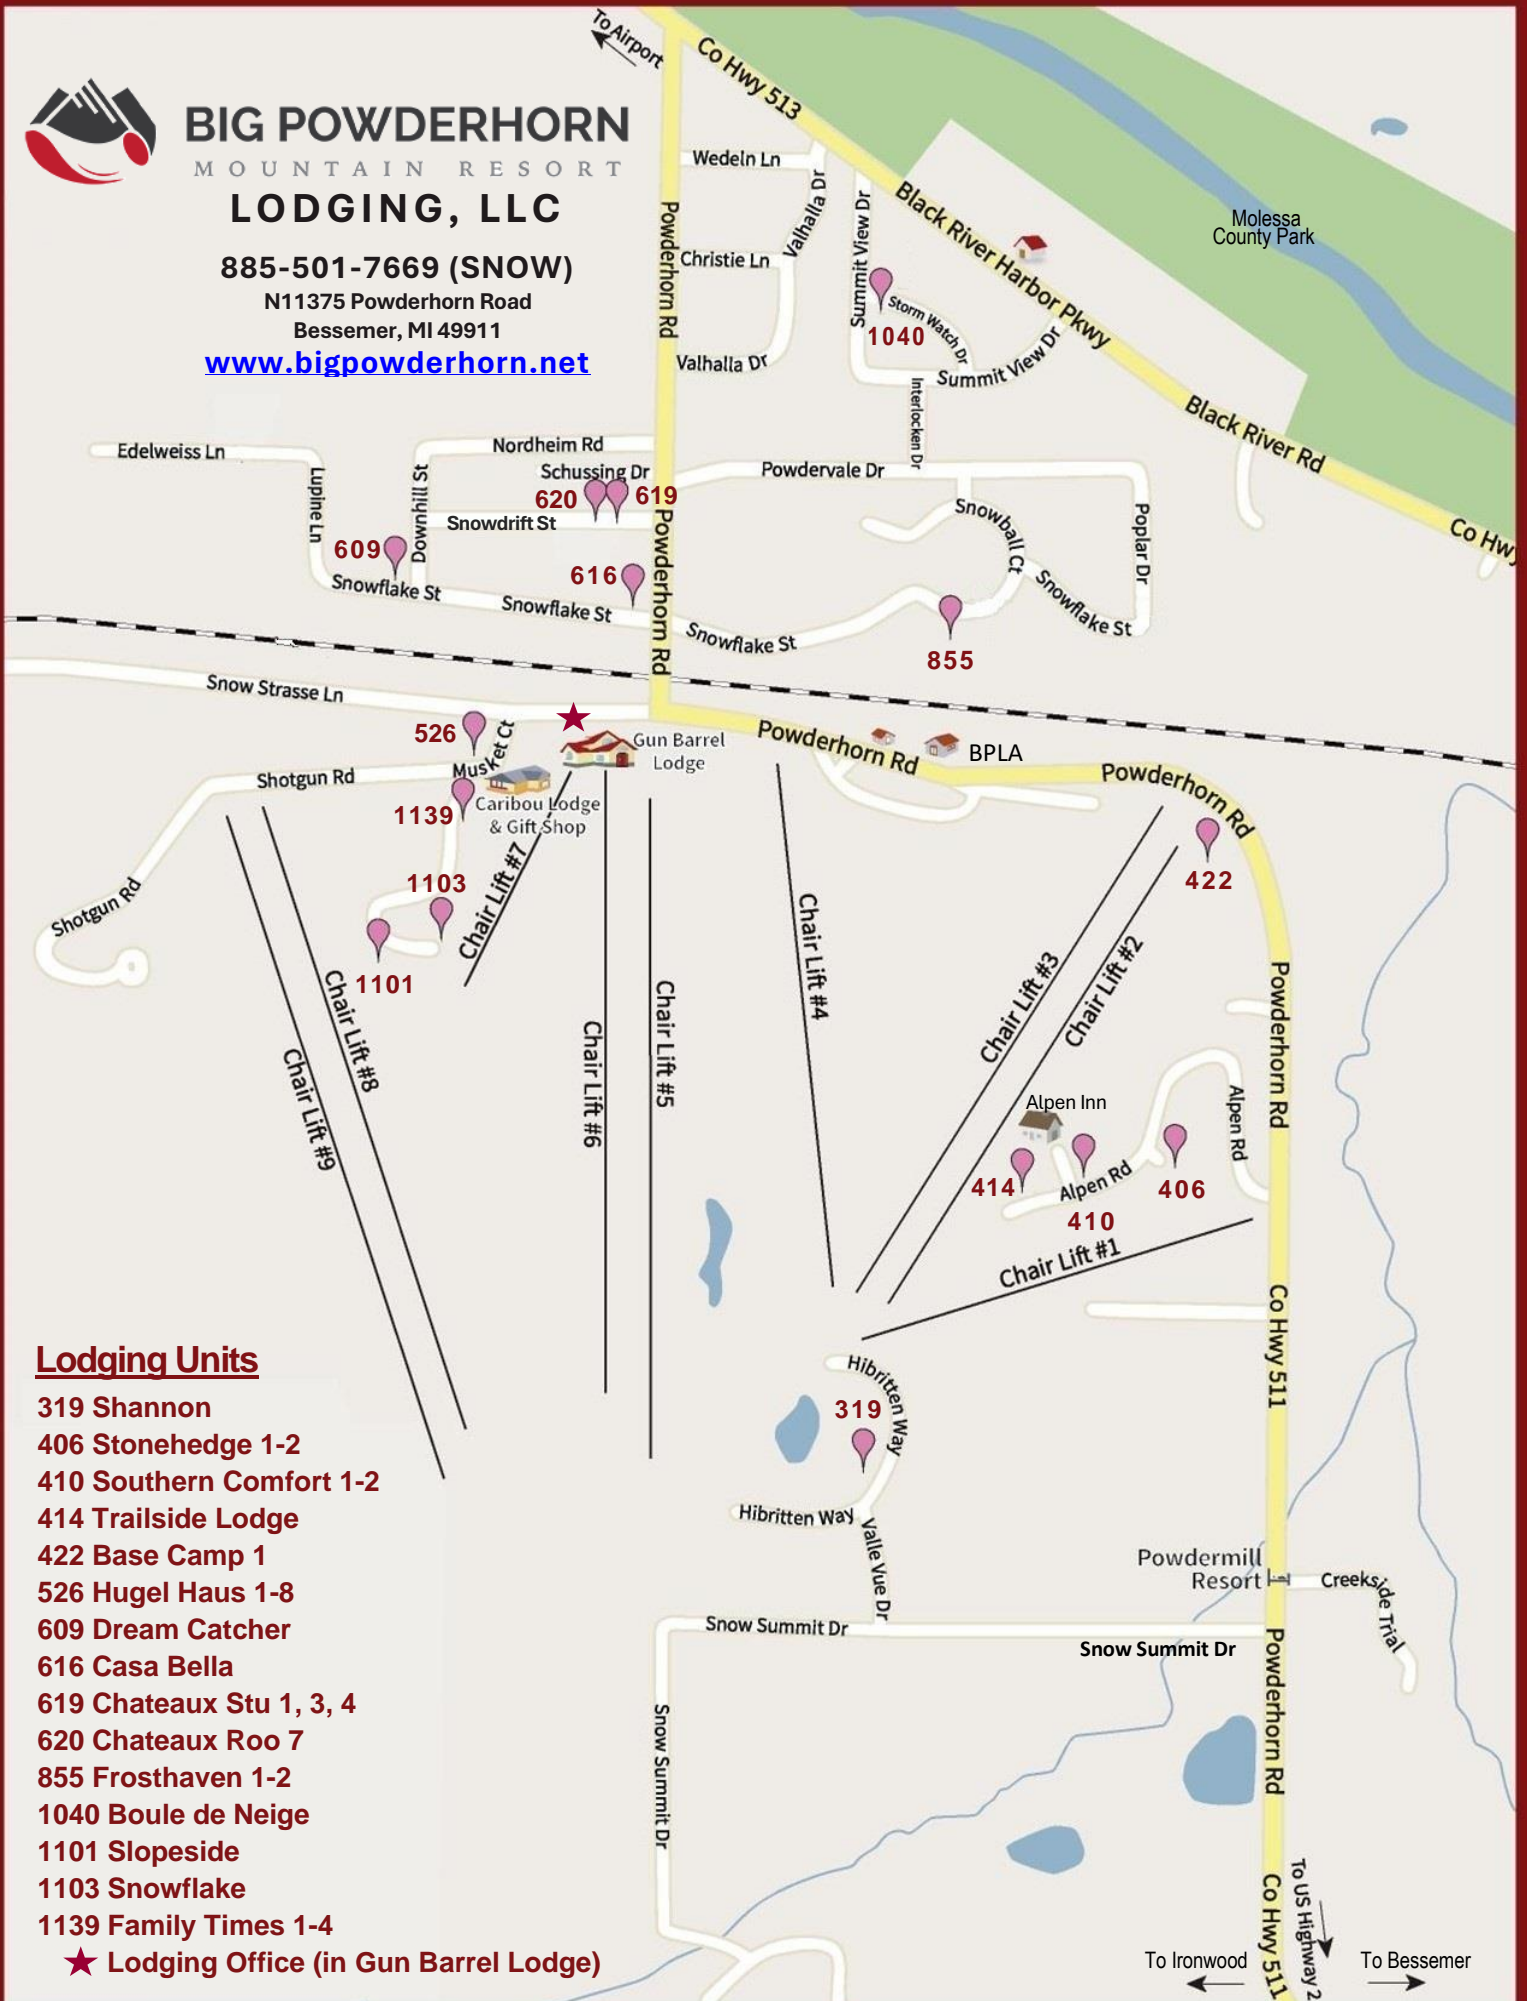

BIG POWDERHORN

MOUNTAIN RESORT

LODGING, LLC

885-501-7669 (SNOW)

N11375 Powderhorn Road
Bessemer, MI 49911

www.bigpowderhorn.net

Lodging Units

- 319 Shannon
- 406 Stonehedge 1-2
- 410 Southern Comfort 1-2
- 414 Trailside Lodge
- 422 Base Camp 1
- 526 Hugel Haus 1-8
- 609 Dream Catcher
- 616 Casa Bella
- 619 Chateaux Stu 1, 3, 4
- 620 Chateaux Roo 7
- 855 Frosthaven 1-2
- 1040 Boule de Neige
- 1101 Slopeside
- 1103 Snowflake
- 1139 Family Times 1-4

★ Lodging Office (in Gun Barrel Lodge)